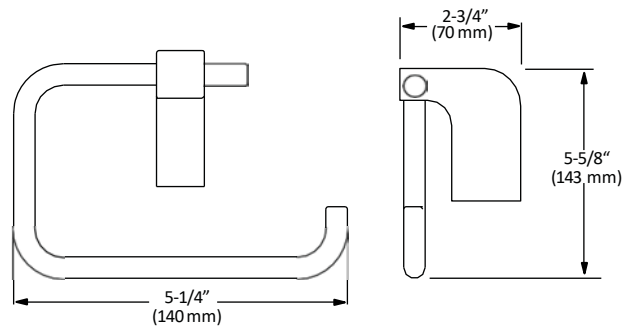

BA-2004BN

FEATURES

- Concealed surface mount
- Mounting hardware included
- BN (Brushed Nickel)

TOWEL BAR

Disclaimer: Nerval makes every effort to provide accurate specification data. However, specification may change without notice. Please visit the Nerval website to see NERVAL'S TERMS AND CONDITIONS.

HAND TOWEL RING

ROBE HOOK

TOILET PAPERHOLDER

Disclaimer: Nerval makes every effort to provide accurate specification data. However, specification may change without notice. Please visit the Nerval website to see NERVAL'S TERMS AND CONDITIONS.