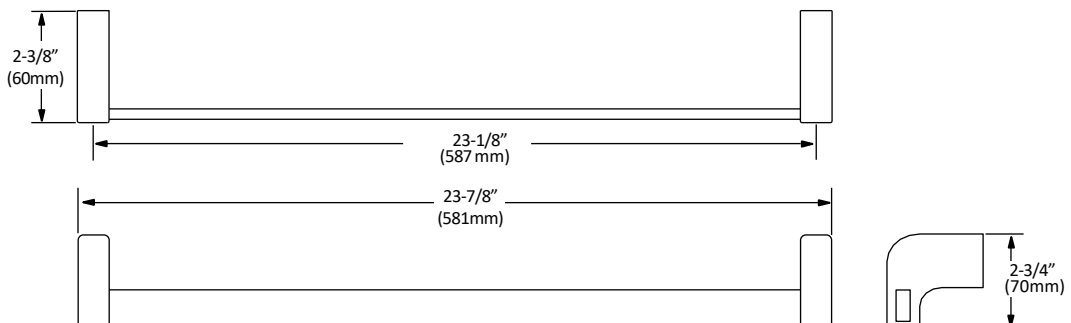

BA-2004BN

FEATURES

- Concealed surface mount
- Mounting hardware included
- BN (Brushed Nickel)

TOWEL BAR

Disclaimer: Nerval makes every effort to provide accurate specification data. However, specification may change without notice. Please visit the Nerval website to see NERVAL'S TERMS AND CONDITIONS.

HAND TOWEL RING

ROBE HOOK

TOILET PAPERHOLDER

Disclaimer: Nerval makes every effort to provide accurate specification data. However, specification may change without notice. Please visit the Nerval website to see NERVAL'S TERMS AND CONDITIONS.