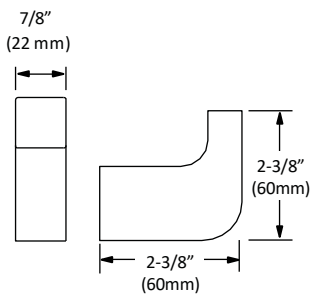

BA-2004BN

FEATURES

- Concealed surface mount
- Mounting hardware included
- BN (Brushed Nickel)

TOWEL BAR

Disclaimer: Nerval makes every effort to provide accurate specification data. However, specification may change without notice. Please visit the Nerval website to see NERVAL'S TERMS AND CONDITIONS.

HAND TOWEL RING

ROBE HOOK

TOILET PAPERHOLDER

Disclaimer: Nerval makes every effort to provide accurate specification data. However, specification may change without notice. Please visit the Nerval website to see NERVAL'S TERMS AND CONDITIONS.