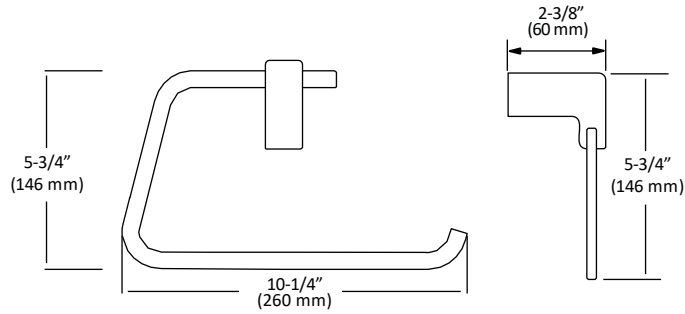

BA-2004BN

FEATURES

- Concealed surface mount
- Mounting hardware included
- BN (Brushed Nickel)

TOWEL BAR

Disclaimer: Nerval makes every effort to provide accurate specification data. However, specification may change without notice. Please visit the Nerval website to see NERVAL'S TERMS AND CONDITIONS.

HAND TOWEL RING

ROBE HOOK

TOILET PAPERHOLDER

Disclaimer: Nerval makes every effort to provide accurate specification data. However, specification may change without notice. Please visit the Nerval website to see NERVAL'S TERMS AND CONDITIONS.